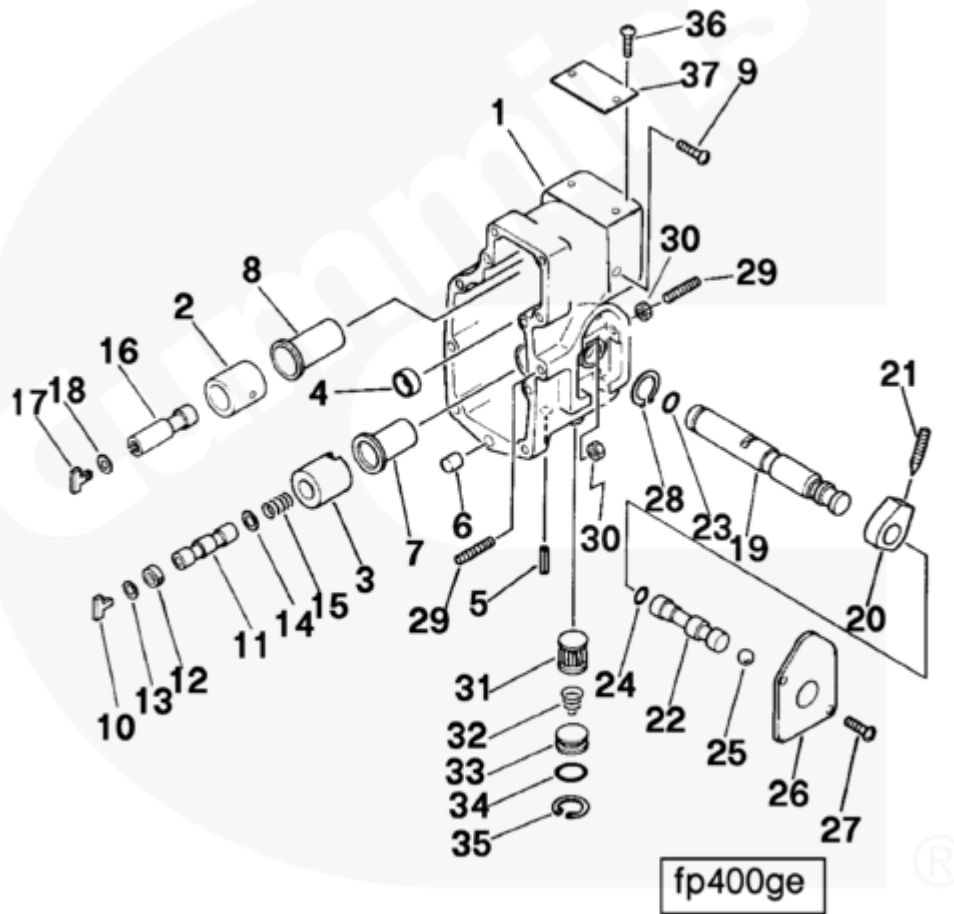

Parts Catalog - Option Detail

Electronic Parts Catalog - Option Detail				
Option	Group	Graphic	Film Card	Date
FP6828	05.01.1	fp400ge	K38	06-APR-94
Engines	GTA38, K38, KTA38GC CM558, QSK38 CM2150 K106, QSK38 CM2150 MCRS, QSK38 CM850 MCRS			

©Cummins Inc